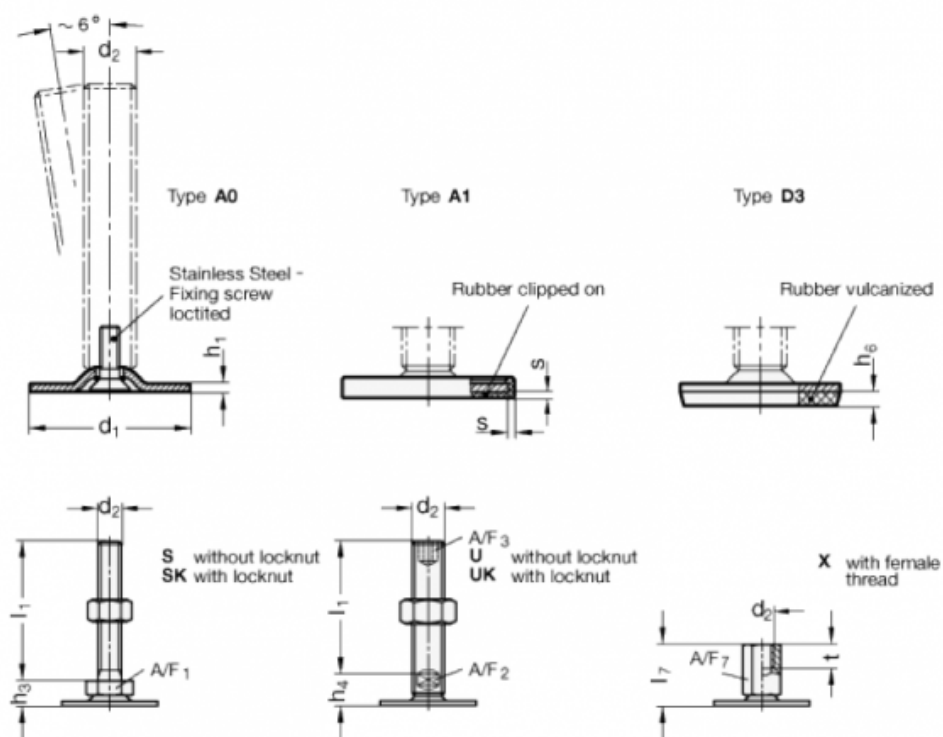

Data Sheet

Article number: 204050M1675A0UK

Description: E+G levelling foot
GN 40-50-M16-75-A0-UK

Note: UK With nut, Hexagon socket at the top, Wrench flat at the bottom

Measures

A/F2 = 12
A/F3 = 8
d1 = 50
d2 = M16
h1 = 2.5
h4 = 17
h6 =
l1 = 75